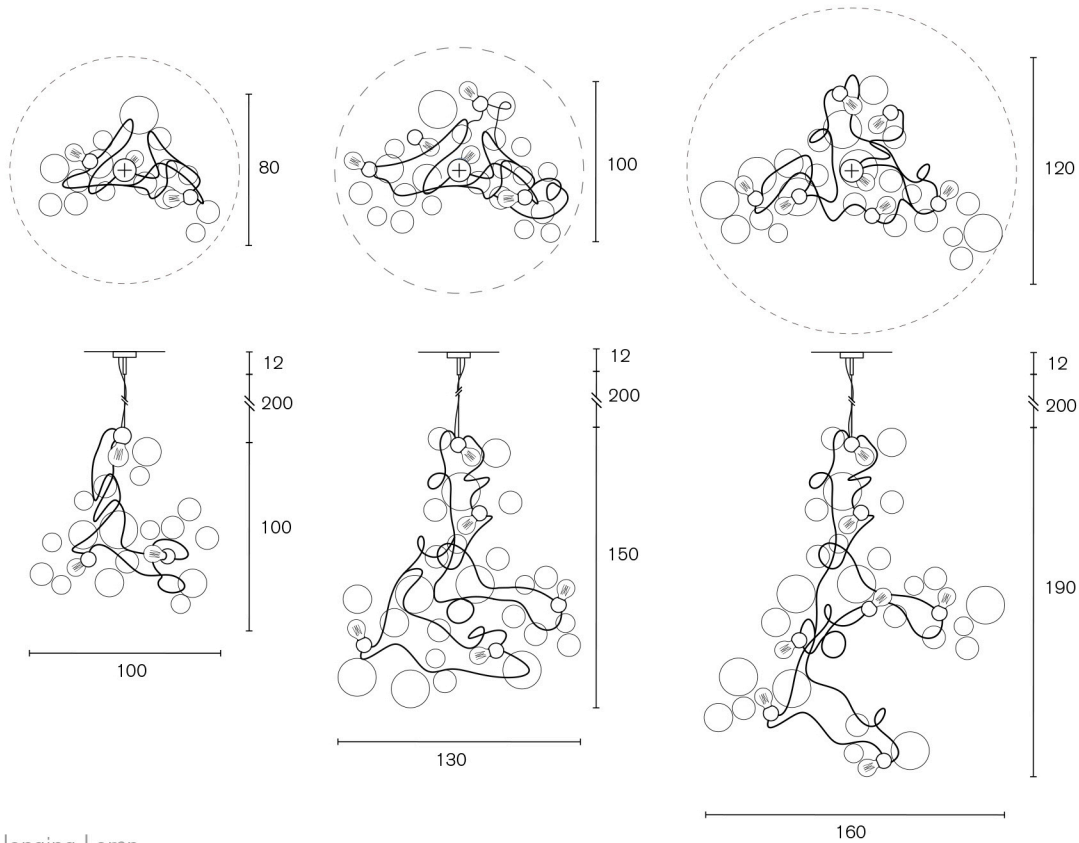

Technical information

Collection Bubbles Swirl

Sculptural Object

Art.nr.	Dimensions	Light bulb	Weight	Finish
BUBSOBJ100BDP	W.100xD.80xH.100 cm	3x E27	9 kg	bronze dark patina finish
BUBSOBJ130BDP	W.130xD.100xH.150 cm	5x E27	16 kg	bronze dark patina finish
BUBSOBJ160BDP	W.160xD.120xH.190 cm	7x E27	22 kg	bronze dark patina finish

Hanging Lamp

Art.nr.	Dimensions	Light bulb	Weight	Finish
BUBSH50BDP	W.50xD.40xH.50 cm	1x E27	3 kg	bronze dark patina finish

For compositions we can offer customised ceiling covers.